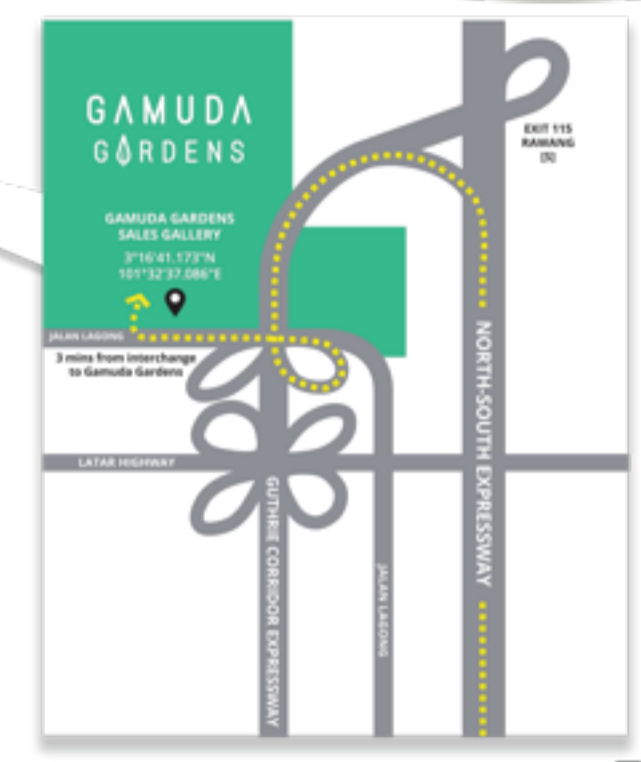

TASIK PUTERI GOLF & COUNTRY CLUB

KUDANG LAKES COUNTRY CLUB

SMK SERI KUNDANG

RAHMAN PUTRA CLUB

SK KUANG

SUNGAI BULOH HOSPITAL

SUNGAI BULOH

IGB INTERNATIONAL SCHOOL

SUNGAI BULOH INTERCHANGE

SRI DAMANSARA WEST

SRI DAMANSARA EAST

KEPONG SENTRAL

METRO PRIMA

GUTHRIE CORRIDOR EXPRESSWAY

E35

NORTH-SOUTH EXPRESSWAY

E1

BANDAR SRI DAMANSARA

DAMANSARA PERDANA

MUTIARA DAMANSARA

MONT KIARA

PENCHALA LINK

E23

HELP INTERNATIONAL SCHOOL

KWASA DAMANSARA

KWASA SENTRAL

SRI KDU INTERNATIONAL SCHOOL

KOTA DAMANSARA

KOTA DAMANSARA

SURIAN

MUTIARA DAMANSARA

BANDAR UTAMA

BANDAR UTAMA

LDP

E11

GARDEN INTERNATIONAL SCHOOL

SUBANG AIRPORT

KLCC

KUALA LUMPUR

GAMUDA GARDENS EXPERIENCE LOUNGE

SPRINT EXPRESSWAY

E23

PHILEO DAMANSARA

TTDI

KL SENTRAL

- NORTH-SOUTH EXPRESSWAY
- LATAR EXPRESSWAY
- GUTHRIE CORRIDOR EXPRESSWAY
- MRT SBK LINE: SG BULOH - BUKIT BINTANG, MALURI, KAJANG
- MRT SSP LINE: SG BULOH - KLCC, BANDAR MALAYSIA, SERDANG, PUTRAJAYA SENTRAL
- KTM LINE: TANJUNG MALIM - SUBANG JAYA, KLANG