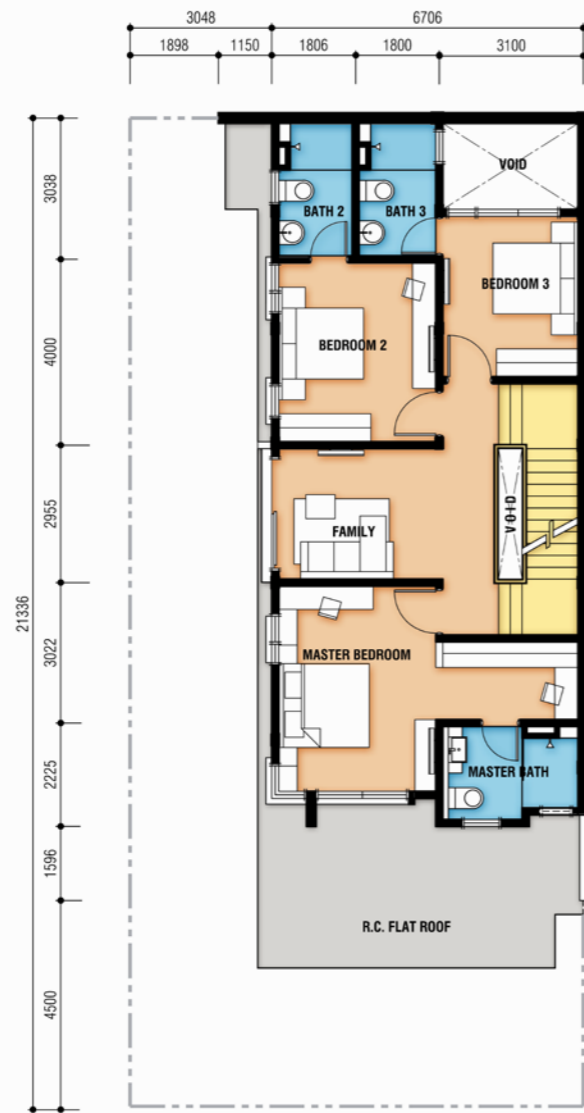

GROUND FLOOR PLAN

FIRST FLOOR PLAN

CLUSTER HOUSE
(PHASE 3B - TYPE C)
(CORNER)

Revision 2.0 - 18th. Oct 2012

32' X 70' - THREE STOREY CLUSTER HOUSE

PRODUCT CODE : HH-PH3B/RK/3T/32x70

PROPOSED PHASE 3A3B CLUSTER HOUSE AND SEMI-DETACHED HOUSE AT
HORIZON HILLS FOR HORIZON HILLS DEVELOPMENT SDN. BHD.

CLUSTER HOUSE
(PHASE 3B - TYPE C)
(CORNER)

Revision 2.0 - 18th. Oct 2012

32' X 70' - THREE STOREY CLUSTER HOUSE

PRODUCT CODE : HH-PH3B/RK/3T/32x70

PROPOSED PHASE 3A3B CLUSTER HOUSE AND SEMI-DETACHED HOUSE AT
HORIZON HILLS FOR HORIZON HILLS DEVELOPMENT SDN. BHD.

CLUSTER HOUSE
(PHASE 3B - TYPE C)
(INTERMEDIATE)

Revision 2.0 - 18th. Oct 2012

32' X 70' - THREE STOREY CLUSTER HOUSE

PRODUCT CODE : HH-PH3B/RK/3T/32x70

PROPOSED PHASE 3A3B CLUSTER HOUSE AND SEMI-DETACHED HOUSE AT
HORIZON HILLS FOR HORIZON HILLS DEVELOPMENT SDN. BHD.

FIRST FLOOR PLAN

SECOND FLOOR PLAN

CLUSTER HOUSE

(PHASE 3B - TYPE C)
(INTERMEDIATE)

Revision 2.0 - 18th. Oct 2012

32' X 70' - THREE STOREY CLUSTER HOUSE

PRODUCT CODE : HH-PH3B/RK/3T/32x70

PROPOSED PHASE 3A3B CLUSTER HOUSE AND SEMI-DETACHED HOUSE AT HORIZON HILLS FOR HORIZON HILLS DEVELOPMENT SDN. BHD.