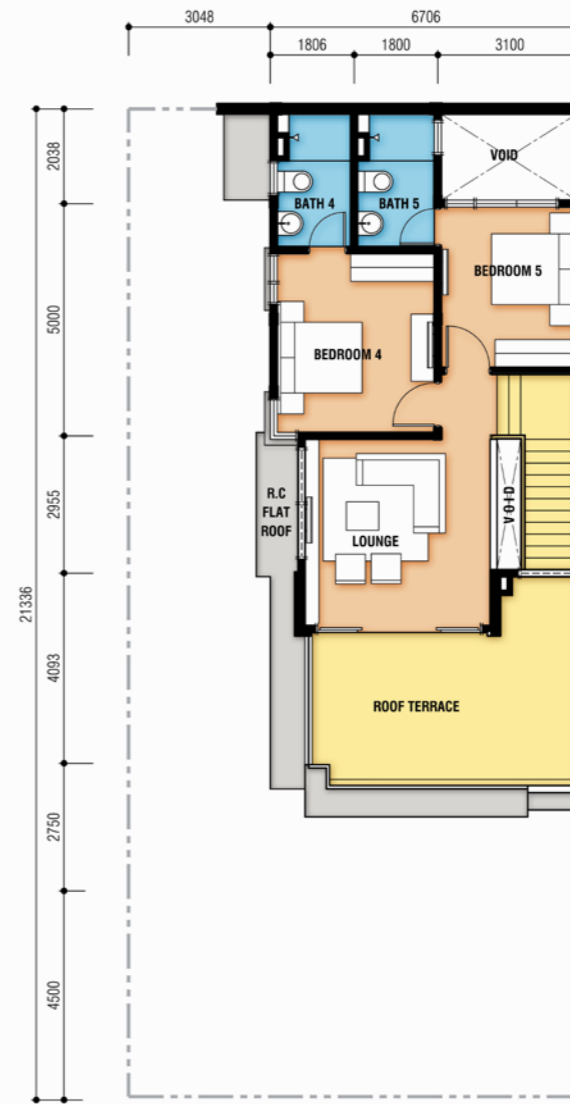

GROUND FLOOR PLAN

FIRST FLOOR PLAN

CLUSTER HOUSE
(PHASE 3B - TYPE C)
(CORNER)

Revision 2.0 - 18th. Oct 2012

32' X 70' - THREE STOREY CLUSTER HOUSE

PRODUCT CODE : HH-PH3B/RK/3T/32x70

PROPOSED PHASE 3A3B CLUSTER HOUSE AND SEMI-DETACHED HOUSE AT
HORIZON HILLS FOR HORIZON HILLS DEVELOPMENT SDN. BHD.

CLUSTER HOUSE
(PHASE 3B - TYPE C)
(CORNER)

Revision 2.0 - 18th. Oct 2012

32' X 70' - THREE STOREY CLUSTER HOUSE

PRODUCT CODE : HH-PH3B/RK/3T/32x70

PROPOSED PHASE 3A3B CLUSTER HOUSE AND SEMI-DETACHED HOUSE AT
HORIZON HILLS FOR HORIZON HILLS DEVELOPMENT SDN. BHD.

CLUSTER HOUSE
(PHASE 3B - TYPE C)
(INTERMEDIATE)

Revision 2.0 - 18th. Oct 2012

32' X 70' - THREE STOREY CLUSTER HOUSE

PRODUCT CODE : HH-PH3B/RK/3T/32x70

PROPOSED PHASE 3A3B CLUSTER HOUSE AND SEMI-DETACHED HOUSE AT
HORIZON HILLS FOR HORIZON HILLS DEVELOPMENT SDN. BHD.

FIRST FLOOR PLAN

SECOND FLOOR PLAN

CLUSTER HOUSE

(PHASE 3B - TYPE C)
(INTERMEDIATE)

Revision 2.0 - 18th. Oct 2012

32' X 70' - THREE STOREY CLUSTER HOUSE

PRODUCT CODE : HH-PH3B/RK/3T/32x70

PROPOSED PHASE 3A3B CLUSTER HOUSE AND SEMI-DETACHED HOUSE AT HORIZON HILLS FOR HORIZON HILLS DEVELOPMENT SDN. BHD.