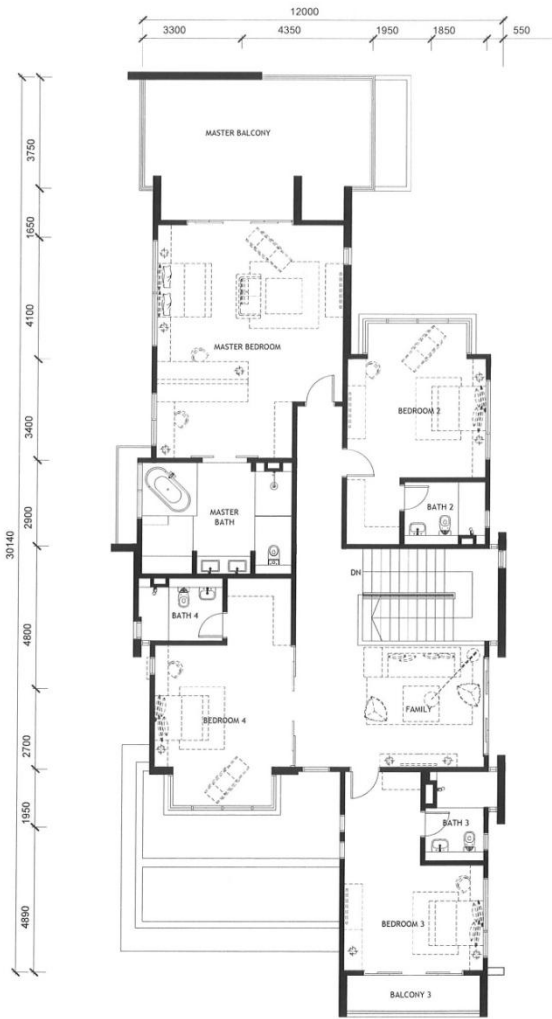

Ground Floor

1st Floor

The LAKES Mansions

Type B

BU : 5,952sf