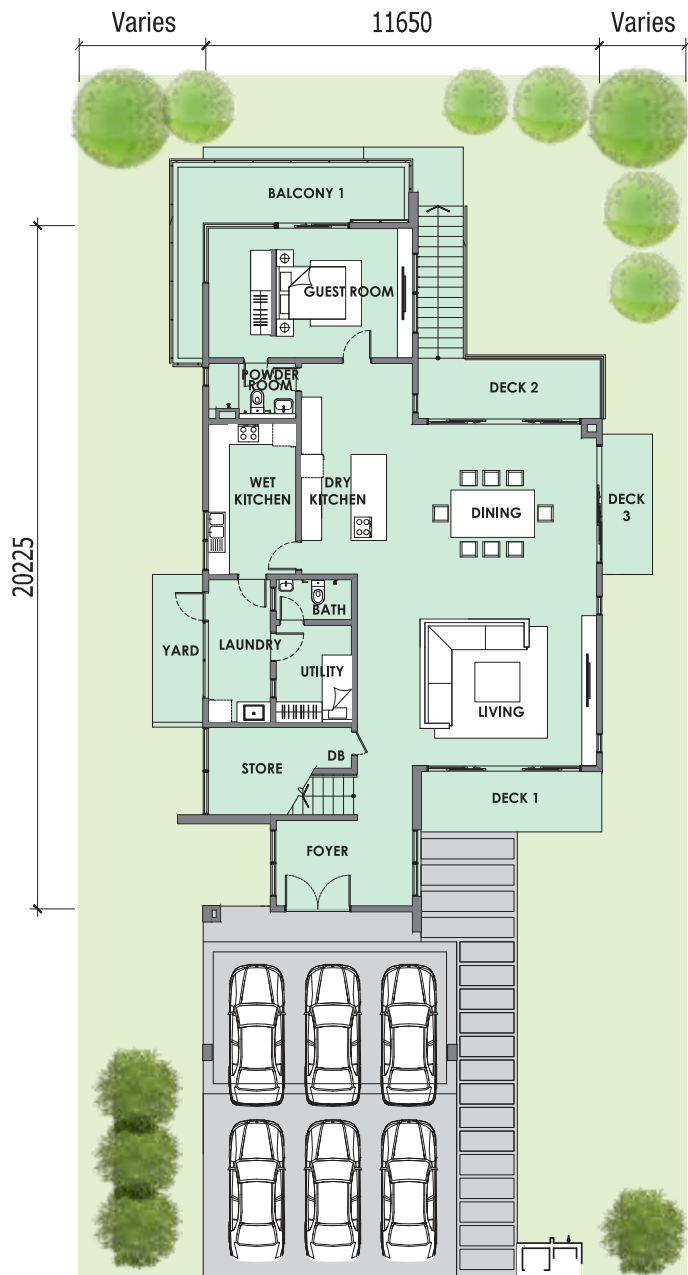

GARDEN VILLAS

Built-up area: 60' x 125'

LOWER GROUND FLOOR

FIRST FLOOR

GROUND FLOOR