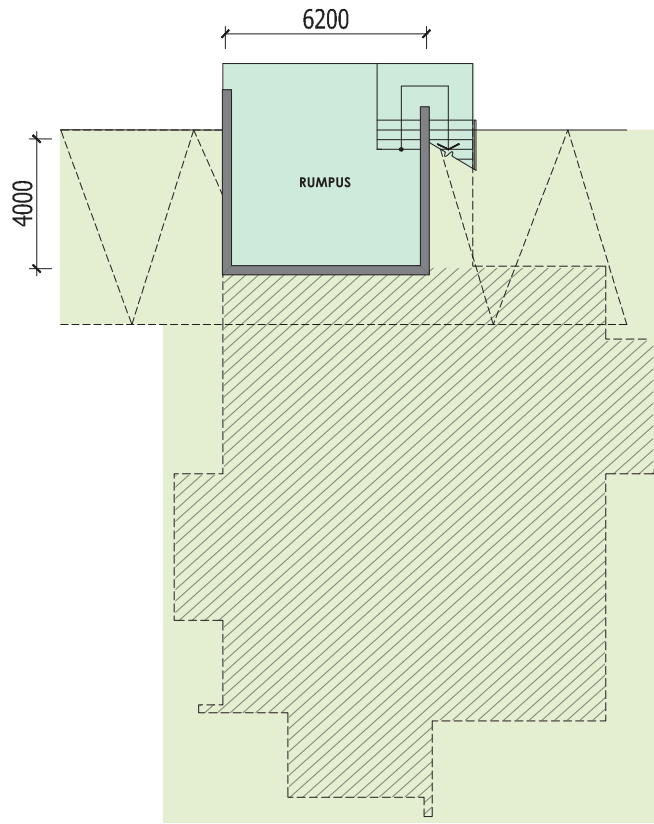

GARDEN VILLAS

Built-up area: 60' x 125'

LOWER GROUND FLOOR

FIRST FLOOR

GROUND FLOOR