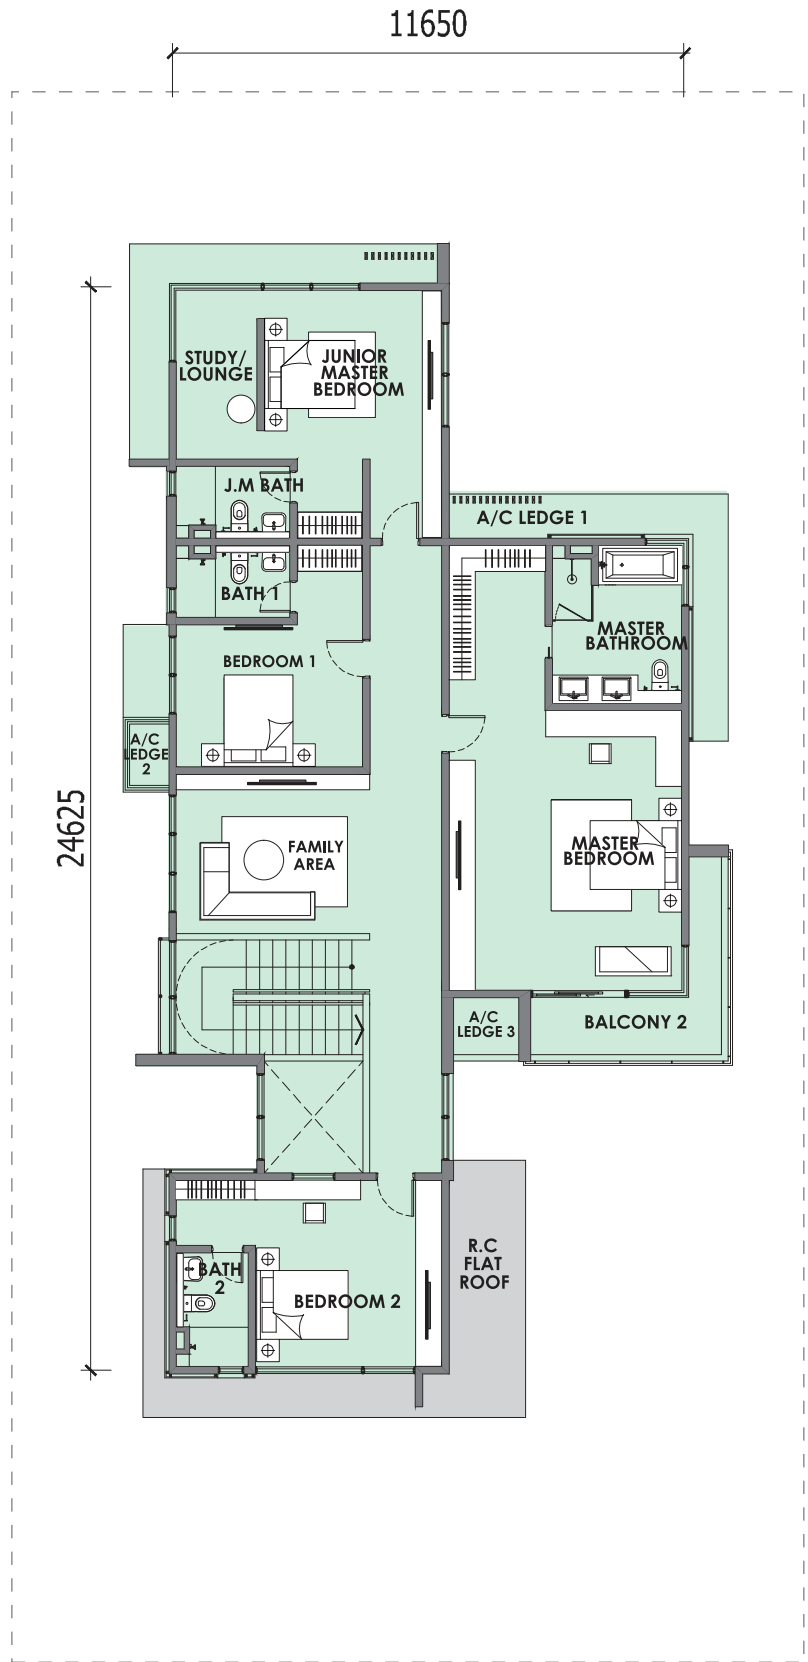

GARDEN VILLAS

Built-up area: 60' x 125'

LOWER GROUND FLOOR

FIRST FLOOR

GROUND FLOOR